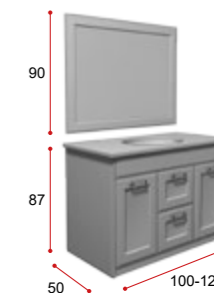

ENSEMBLE FORMÉ PAR:

MEUBLE: CAISSON ET FAÇADE LAQUÉ MATE DE 22 MM. 2 PORTES BATTANTES, 1 TIROIR SUPERIEUR AVEC FOND RÉDUIT, 1 TIROIR INFÉRIEUR. BASE ET TRAVERSE EN MÉLAMINE BLANCHE. COULISSE TIROIR ANTHRACITE, INTERIEUR CODE BARRE. PLAN VASQUE SILESTONE. MIROIR AVEC CADRE LAQUÉ MATE. PLINTHE LAQUÉ MATE. COULEUR UNIQUE BLANC IVOIRE (1400).

FURNITURE IS COMPOSED OF :

FURNITURE UNIT WITH FRONT & SIDES IN A 22 MM MATT LAQUERED FINISH, 2 VERTICALLY HINGED DOORS, 2 CENTRAL DRAWERS. BASIN SILESTONE. FRAMED MIRROR IN MATT LAQUERED FINISH.

Glamour

GLAMOUR 100 CM
GLAMOUR 100 CM

GL-C100.950

GLAMOUR 120 CM
GLAMOUR 120 CM

GL-C120.1050